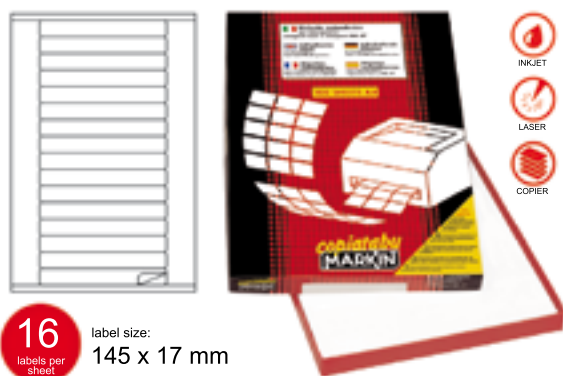

16 labels per sheet
label size: 145 x 17 mm

Markin labels COPIATABU 100 sheets A4 per pack, code C/528 white paper, permanent adhesive, label size 145x17mm; 16 labels per sheet, ideal for home, office and commercial use, can be printed with inkjet and laser printers, and photocopiers, are digital printer safe and suitable for commercial offset and screen printing, also known as computer labels. Markin Copiatabu are used for an array of application like promotional label, address label, shipping label, file label, name label, product label, barcode label, expiry date and batch label. Made in Italy

Code LCC528WP

Packed by 1