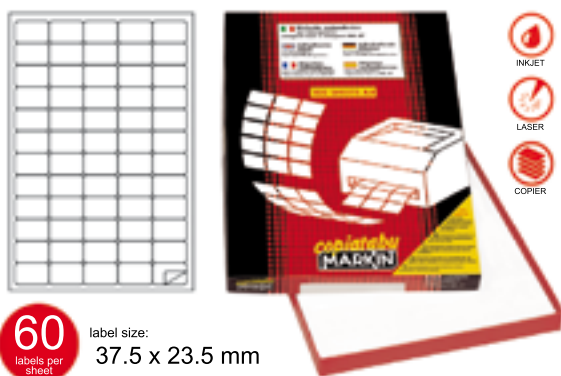

Code LHRLR335GOLD

Packed by 1

Markin labels COPIATABU 100 sheets A4 per pack, code A/400 white paper, permanent adhesive, label size 38,1x21,2mm; 65 labels per sheet, ideal for home, office and commercial use, can be printed with inkjet and laser printers, and photocopiers, are digital printer safe and suitable for commercial offset and screen printing, also known as computer labels. Markin Copiatabu are used for an array of application like promotional label, address label, shipping label, file label, name label, product label, barcode label, expiry date and batch label. Made in Italy

Code LCA400WP

Packed by 1

label size:
37 x 14 mm

Markin labels COPIATABU 100 sheets A4 per pack, code A/401 white paper, permanent adhesive, label size 37x14mm; 100 labels per sheet, ideal for home, office and commercial use, can be printed with inkjet and laser printers, and photocopiers, are digital printer safe and suitable for commercial offset and screen printing, also known as computer labels. Markin Copiatabu are used for an array of application like promotional label, address label, shipping label, file label, name label, product label, barcode label, expiry date and batch label. Made in Italy

Code LCA401WP

Packed by 1

label size:
37.5 x 23.5 mm

Markin labels COPIATABU 100 sheets A4 per pack, code A/402 white paper, permanent adhesive, label size 37,5x23,5mm; 60 labels per sheet, ideal for home, office and commercial use, can be printed with inkjet and laser printers, and photocopiers, are digital printer safe and suitable for commercial offset and screen printing, also known as computer labels. Markin Copiatabu are used for an array of application like promotional label, address label, shipping label, file label, name label, product label, barcode label, expiry date and batch label. Made in Italy