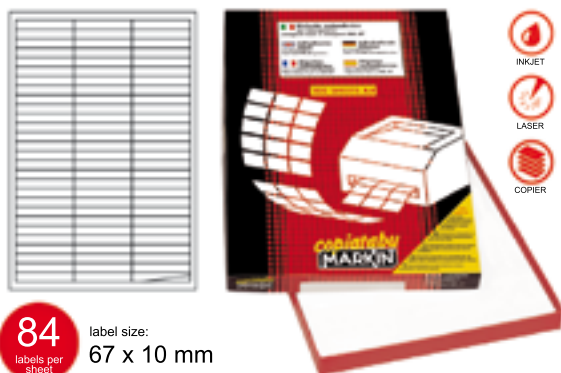

84 labels per sheet
label size: 67 x 10 mm

Markin labels COPIATABU 100 sheets A4 per pack, code C/537 white paper, permanent adhesive, label size 67x10mm; 84 labels per sheet, ideal for home, office and commercial use, can be printed with inkjet and laser printers, and photocopiers, are digital printer safe and suitable for commercial offset and screen printing, also known as computer labels. Markin Copiatabu are used for an array of application like promotional label, address label, shipping label, file label, name label, product label, barcode label, expiry date and batch label. Made in Italy

Code LCC537WP

Packed by 1