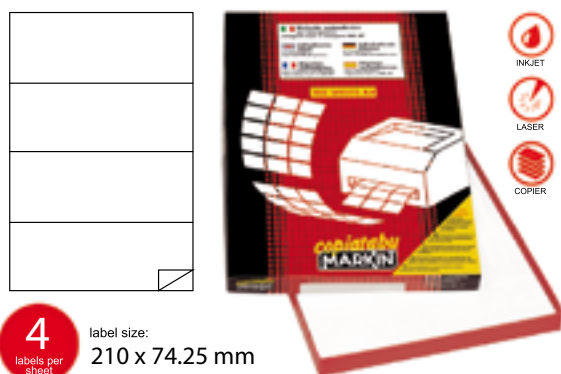

4 labels per sheet
label size:
210 x 74.25 mm

Markin label COPIATABU 100 sheets A4 per pack, code C/564 white paper, permanent adhesive, label size 210x74,25mm, 4 labels per sheet, ideal for home, office and commercial use, can be printed with inkjet and laser printers, and photocopiers, are digital printer safe and suitable for commercial offset and screen printing, also known as computer labels. Markin Copiatabu are used for an array of application like promotional label, address label, shipping label, file label, name label, product label, barcode label, expiry date and batch label. Made in Italy

Code LCC564WP

Packed by 1