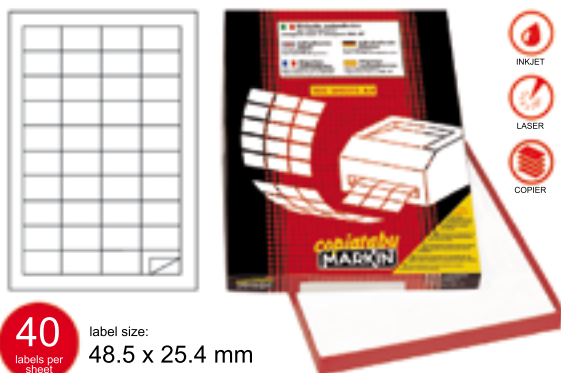

40
labels per
sheet

label size:
48.5 x 25.4 mm

Markin labels COPIATABU 100 sheets A4 per pack, code C/553 white paper, permanent adhesive, label size 48.5x25.4mm; 40 labels per sheet, ideal for home, office and commercial use, can be printed with inkjet and laser printers, and photocopiers, are digital printer safe and suitable for commercial offset and screen printing, also known as computer labels. Markin Copiatabu are used for an array of application like promotional label, address label, shipping label, file label, name label, product label, barcode label, expiry date and batch label. Made in Italy

Code LCC553WP

Packed by 1