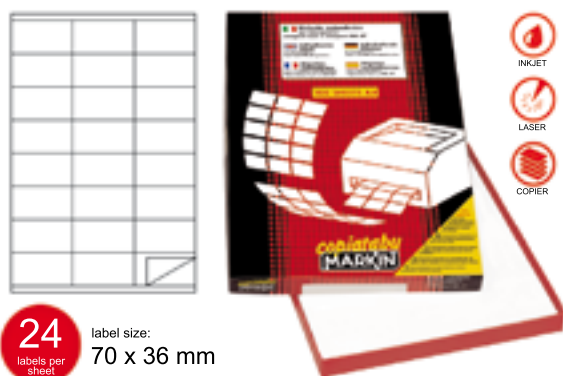

24

labels per sheet

label size:
70 x 36 mm

Markin labels COPIATABU 100 sheets A4 per pack, code C/500 white paper, permanent adhesive, label size 70x36mm; 24 labels per sheet, ideal for home, office and commercial use, can be printed with inkjet and laser printers, and photocopiers, are digital printer safe and suitable for commercial offset and screen printing, also known as computer labels. Markin Copiatabu are used for an array of application like promotional label, address label, shipping label, file label, name label, product label, barcode label, expiry date and batch label. Made in Italy

Code LCC500WP

Packed by 1