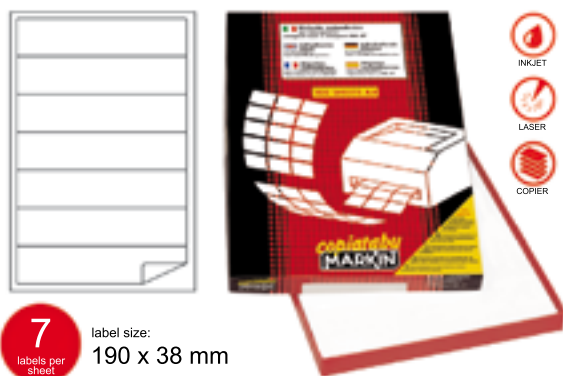

Code LCA462COVERINGWP

Packed by 1

4

labels per sheet

label size:
99.1 x 139 mm

Markin labels COPIATABU 100 sheets A4 per pack, code A/465 white paper, permanent adhesive, label size 139x99,1mm; 4 labels per sheet, ideal for home, office and commercial use, can be printed with inkjet and laser printers, and photocopiers, are digital printer safe and suitable for commercial offset and screen printing, also known as computer labels. Markin Copiatabu are used for an array of application like promotional label, address label, shipping label, file label, name label, product label, barcode label, expiry date and batch label. Made in Italy

Code LCA465WP

Packed by 1

7

labels per sheet

label size:
190 x 38 mm

Markin labels COPIATABU 100 sheets A4 per pack, code A/467 white paper, permanent adhesive, label size 190x38mm; 7 labels per sheet, ideal for home, office and commercial use, can be printed with inkjet and laser printers, and photocopiers, are digital printer safe and suitable for commercial offset and screen printing, also known as computer labels. Markin Copiatabu are used for an array of application like promotional label, address label, shipping label, file label, name label, product label, barcode label, expiry date and batch label. Made in Italy