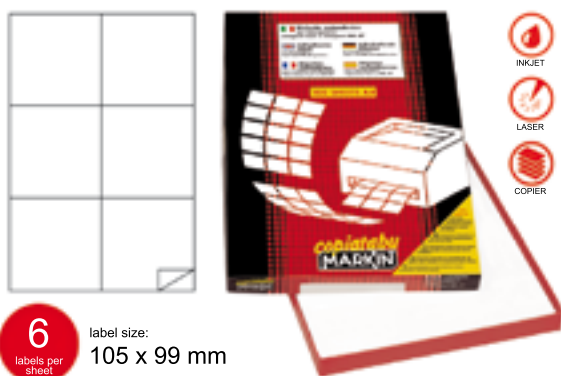

6 labels per sheet
label size: 105 x 99 mm

Markin labels COPIATABU 100 sheets A4 per pack, code C/540 white paper, permanent adhesive, label size 105x99mm; 6 labels per sheet, ideal for home, office and commercial use, can be printed with inkjet and laser printers, and photocopiers, are digital printer safe and suitable for commercial offset and screen printing, also known as computer labels. Markin Copiatabu are used for an array of application like promotional label, address label, shipping label, file label, name label, product label, barcode label, expiry date and batch label. Made in Italy

Code LCC540WP

Packed by 1