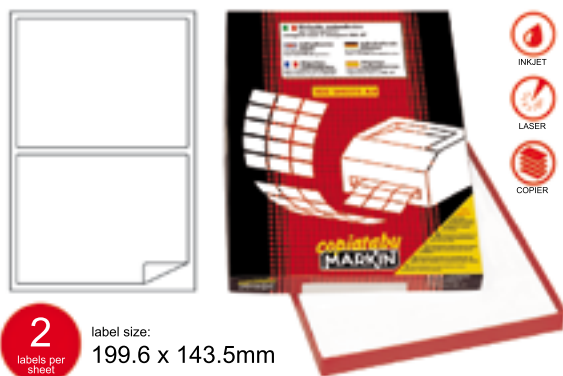

Code LCA462COVERINGWP

Packed by 1

4

labels per sheet

label size:
99.1 x 139 mm

Markin labels COPIATABU 100 sheets A4 per pack, code A/465 white paper, permanent adhesive, label size 139x99,1mm; 4 labels per sheet, ideal for home, office and commercial use, can be printed with inkjet and laser printers, and photocopiers, are digital printer safe and suitable for commercial offset and screen printing, also known as computer labels. Markin Copiatabu are used for an array of application like promotional label, address label, shipping label, file label, name label, product label, barcode label, expiry date and batch label. Made in Italy

Code LCA465WP

Packed by 1

7

labels per sheet

label size:
190 x 38 mm

Markin labels COPIATABU 100 sheets A4 per pack, code A/467 white paper, permanent adhesive, label size 190x38mm; 7 labels per sheet, ideal for home, office and commercial use, can be printed with inkjet and laser printers, and photocopiers, are digital printer safe and suitable for commercial offset and screen printing, also known as computer labels. Markin Copiatabu are used for an array of application like promotional label, address label, shipping label, file label, name label, product label, barcode label, expiry date and batch label. Made in Italy

Code LCA467WP

Packed by 1

2

labels per sheet

label size:
199.6 x 143.5mm

Markin labels COPIATABU 100 sheets A4 per pack, code A/470 white paper, permanent adhesive, label size 199,6x143,5mm; 2 labels per sheet, ideal for home, office and commercial use, can be printed with inkjet and laser printers, and photocopiers, are digital printer safe and suitable for commercial offset and screen printing, also known as computer labels. Markin Copiatabu are used for an array of application like promotional label, address label, shipping label, file label, name label, product label, barcode label, expiry date and batch label. Made in Italy