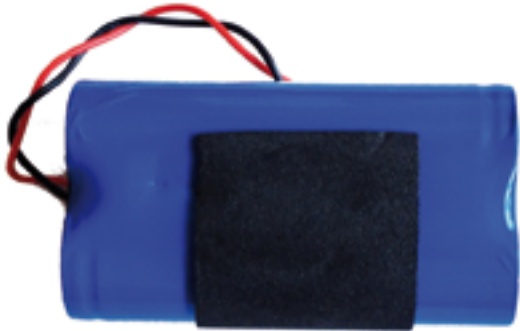

Code BCBNDHL306

Packed by 1