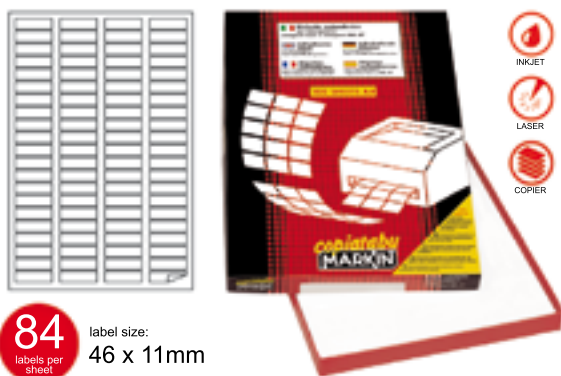

Code LCA400WP

Packed by 1

label size:
37 x 14 mm

Markin labels COPIATABU 100 sheets A4 per pack, code A/401 white paper, permanent adhesive, label size 37x14mm; 100 labels per sheet, ideal for home, office and commercial use, can be printed with inkjet and laser printers, and photocopiers, are digital printer safe and suitable for commercial offset and screen printing, also known as computer labels. Markin Copiatabu are used for an array of application like promotional label, address label, shipping label, file label, name label, product label, barcode label, expiry date and batch label. Made in Italy

Code LCA401WP

Packed by 1

label size:
37.5 x 23.5 mm

Markin labels COPIATABU 100 sheets A4 per pack, code A/402 white paper, permanent adhesive, label size 37,5x23,5mm; 60 labels per sheet, ideal for home, office and commercial use, can be printed with inkjet and laser printers, and photocopiers, are digital printer safe and suitable for commercial offset and screen printing, also known as computer labels. Markin Copiatabu are used for an array of application like promotional label, address label, shipping label, file label, name label, product label, barcode label, expiry date and batch label. Made in Italy

Code LCA402WP

Packed by 1

label size:
46 x 11mm

Markin labels COPIATABU 100 sheets A4 per pack, code A/405 white paper, permanent adhesive, label size 46x11mm; 84 labels per sheet, ideal for home, office and commercial use, can be printed with inkjet and laser printers, and photocopiers, are digital printer safe and suitable for commercial offset and screen printing, also known as computer labels. Markin Copiatabu are used for an array of application like promotional label, address label, shipping label, file label, name label, product label, barcode label, expiry date and batch label. Made in Italy