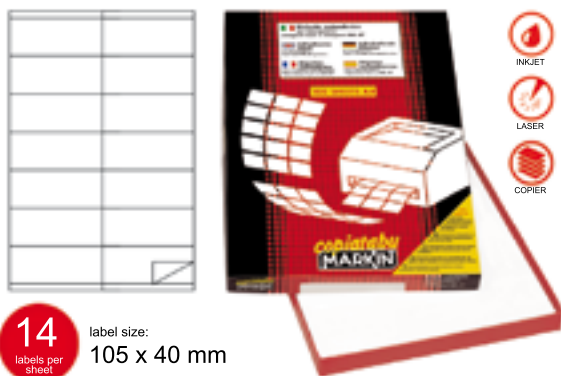

14 labels per sheet
label size: 105 x 40 mm

Markin labels COPIATABU 100 sheets A4 per pack, code C/546 white paper, permanent adhesive, label size 105x40mm; 14 labels per sheet, ideal for home, office and commercial use, can be printed with inkjet and laser printers, and photocopiers, are digital printer safe and suitable for commercial offset and screen printing, also known as computer labels. Markin Copiatabu are used for an array of application like promotional label, address label, shipping label, file label, name label, product label, barcode label, expiry date and batch label. Made in Italy

Code LCC546WP

Packed by 1