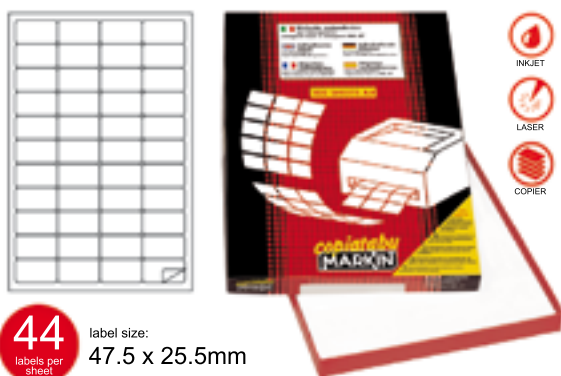

Code LCA401WP

Packed by 1

label size:
37.5 x 23.5 mm

Markin labels COPIATABU 100 sheets A4 per pack, code A/402 white paper, permanent adhesive, label size 37,5x23,5mm; 60 labels per sheet, ideal for home, office and commercial use, can be printed with inkjet and laser printers, and photocopiers, are digital printer safe and suitable for commercial offset and screen printing, also known as computer labels. Markin Copiatabu are used for an array of application like promotional label, address label, shipping label, file label, name label, product label, barcode label, expiry date and batch label. Made in Italy

Code LCA402WP

Packed by 1

label size:
46 x 11mm

Markin labels COPIATABU 100 sheets A4 per pack, code A/405 white paper, permanent adhesive, label size 46x11mm; 84 labels per sheet, ideal for home, office and commercial use, can be printed with inkjet and laser printers, and photocopiers, are digital printer safe and suitable for commercial offset and screen printing, also known as computer labels. Markin Copiatabu are used for an array of application like promotional label, address label, shipping label, file label, name label, product label, barcode label, expiry date and batch label. Made in Italy

Code LCA405WP

Packed by 1

label size:
47.5 x 25.5mm

Markin labels COPIATABU 100 sheets A4 per pack, code A/406 white paper, permanent adhesive, label size 47,5x25,5mm; 44 labels per sheet, ideal for home, office and commercial use, can be printed with inkjet and laser printers, and photocopiers, are digital printer safe and suitable for commercial offset and screen printing, also known as computer labels. Markin Copiatabu are used for an array of application like promotional label, address label, shipping label, file label, name label, product label, barcode label, expiry date and batch label. Made in Italy