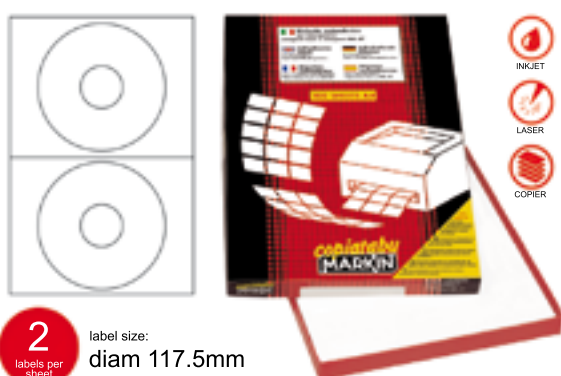

Markin labels COPIATABU COVERING 100 sheets A4 per pack, code A/462 white paper, permanent black adhesive to black out printed CD/DVD, label size diameter 117,5mm; 2 labels per sheet, ideal for home, office and commercial use, can be printed with inkjet and laser printers, and photocopiers, are digital printer safe and suitable for commercial offset and screen printing, also known as computer labels. Markin Copiatabu are used for an array of application like promotional label, address label, shipping label, file label, name label, product label, barcode label, expiry date and batch label. Made in Italy

Code LCA462COVERINGWP

Packed by 1