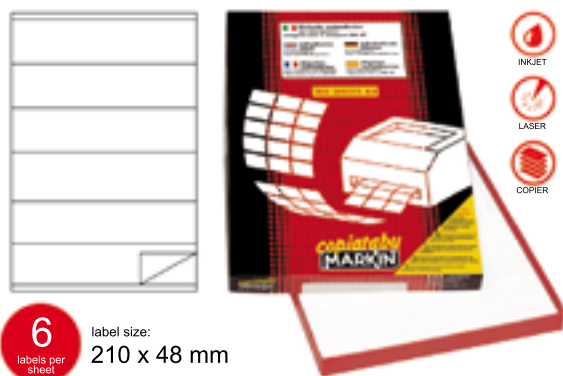

Code LCC527WP

Packed by 1

16 labels per sheet
label size: 145 x 17 mm

Markin labels COPIATABU 100 sheets A4 per pack, code C/528 white paper, permanent adhesive, label size 145x17mm; 16 labels per sheet, ideal for home, office and commercial use, can be printed with inkjet and laser printers, and photocopiers, are digital printer safe and suitable for commercial offset and screen printing, also known as computer labels. Markin Copiatabu are used for an array of application like promotional label, address label, shipping label, file label, name label, product label, barcode label, expiry date and batch label. Made in Italy

Code LCC528WP

Packed by 1

6 labels per sheet
label size: 210 x 48 mm

Markin labels COPIATABU 100 sheets A4 per pack, code C/529 white paper, permanent adhesive, label size 210x48mm; 6 labels per sheet, ideal for home, office and commercial use, can be printed with inkjet and laser printers, and photocopiers, are digital printer safe and suitable for commercial offset and screen printing, also known as computer labels. Markin Copiatabu are used for an array of application like promotional label, address label, shipping label, file label, name label, product label, barcode label, expiry date and batch label. Made in Italy