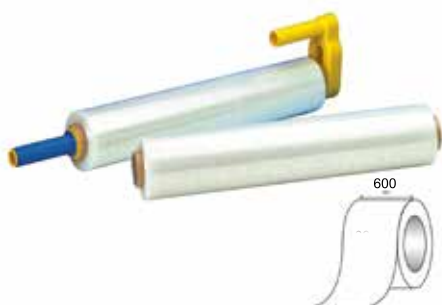

Syrom Desk tape dispenser for dual 3" core roll with vice - SYR150

Code DTDSYR150

Packed by 1

Syrom Desk tape dispenser+desk organizer - SISTEMA SPAZIO

Code DTDSISTEMASPAZIO

Packed by 1

Syrom Packing Tape Dispenser for 200mtr rolls - BONUS

Code PTDBONUS

Packed by

Syrom Packing Tape Dispenser for 200mtr rolls - SILENT

Code PTDSILENT

Packed by 1

Syrom Packing Tape Dispenser for 66mtr rolls - SYR250

Code PTDSYR250

Packed by 1