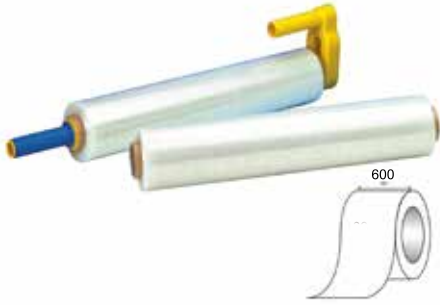

Syrom Pallet Wrap Hand Dispenser - SYR500

Code PWFDSYR500

Packed by 1